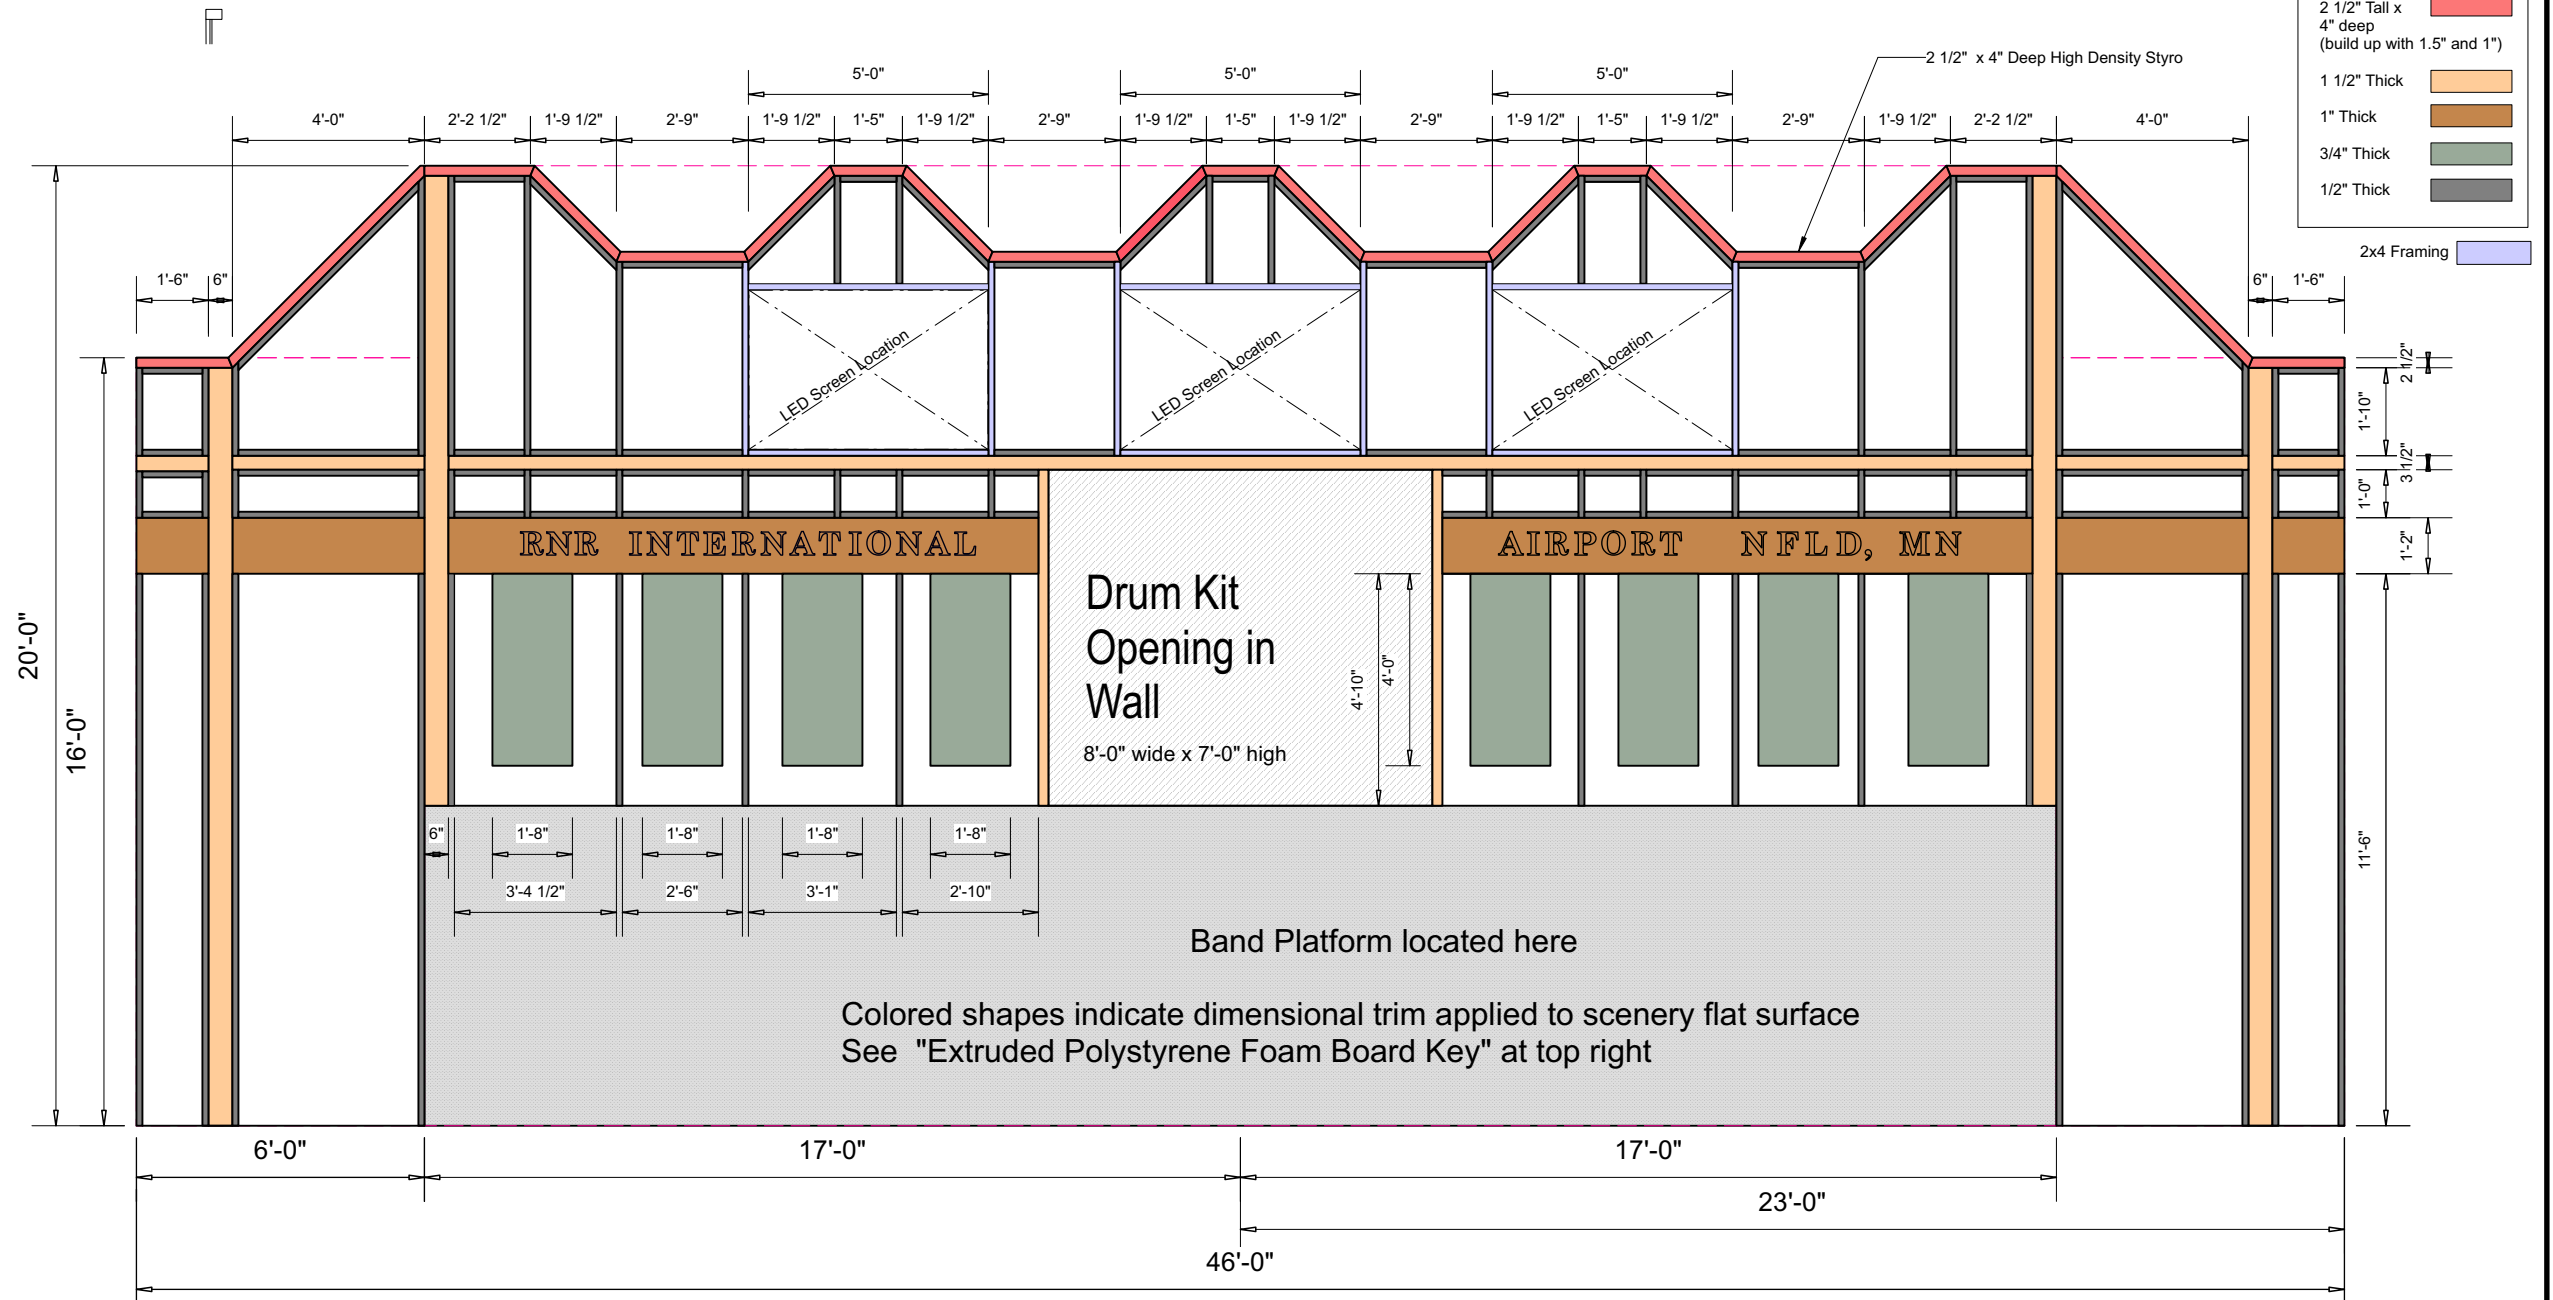

Stock Scenery Flats

VECTORWORKS EDUCATIONAL VERSION

Expanded Polystyrene Foam Board Insulation (white styro)  
 Extruded Polystyrene Foam Board Insulation (pink high density styro)

Extruded Polystyrene Foam Board Trim KEY	
2 1/2" Tall x 4" deep (build up with 1.5" and 1")	
1 1/2" Thick	
1" Thick	
3/4" Thick	
1/2" Thick	
2x4 Framing	

VECTORWORKS EDUCATIONAL VERSION

Extruded Polystyrene Foam Board Trim KEY	
2 1/2" Tall by 4" deep (build up with 1.5" and 1")	
1 1/2" Thick	
1" Thick	
3/4" Thick	
1/2" Thick	
2x4 Framing	

Trim and Framing applied to Surface of scenery flats

LED Video Panel Framing- 3D View. (Typical)

Producing Organization

Northfield Schools

Production Title

2022 Rock N Roll Revival

Director

Ray Coudret

Drawing Information

Date 1/10/22 Revision: Drawn By B. Bjorklund 1/19/22

Scale

1/4"=1'-0"

Back Wall Detail- LED Panel Frame

Drawing Number

X of X