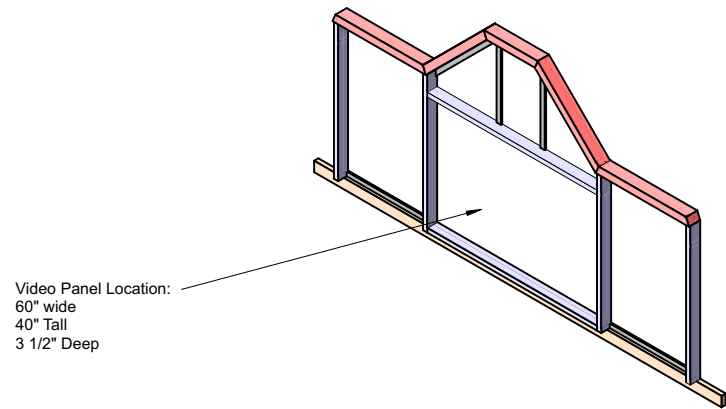

Stock Scenery Flats

VECTORWORKS EDUCATIONAL VERSION

Expanded Polystyrene Foam Board Insulation (white styro)  
 Extruded Polystyrene Foam Board Insulation (pink high density styro)

Extruded Polystyrene Foam Board Trim KEY	
2 1/2" Tall x 4" deep (build up with 1.5" and 1")	
1 1/2" Thick	
1" Thick	
3/4" Thick	
1/2" Thick	
2x4 Framing	

VECTORWORKS EDUCATIONAL VERSION

Extruded Polystyrene Foam Board Trim KEY	
2 1/2" Tall by 4" deep (build up with 1.5" and 1")	
1 1/2" Thick	
1" Thick	
3/4" Thick	
1/2" Thick	
2x4 Framing	

Trim and Framing applied to Surface of scenery flats

Date 1/10/22 Revision: Drawn By B. Bjorklund 1/19/22

Scale

1/4"=1'-0"

Back Wall Detail- LED Panel Frame

Drawing Number

X of X